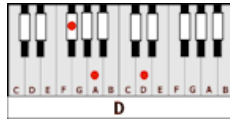

LAY DOWN SALLY – Eric Clapton (A)

GUITAR / KEYBOARD CHORDS:

A = xo222o

D = xx0232

E = o221oo

INTRO: A

A There is nothing that is wrong in wanting you to stay here with me **D**
A I know you've got somewhere to go but won't you make yourself at home
D And stay with me, and don't you ever leave **E**

A **D**
CHORUS: Lay down, Sally, and rest you in my arms
E **A**
Don't you think you want someone to talk to
A **D**
Lay down, Sally, no need to leave so soon
E **A**
I've been trying all night long just to talk to you

A **D**
The sun ain't nearly on the rise and we still got the moon and stars above
A
Underneath the velvet skies, love is all that matters
D **E**
Won't you stay with me, and don't you ever leave

A **D**
CHORUS: Lay down, Sally, and rest you in my arms
E **A**
Don't you think you want someone to talk to
A **D**
Lay down, Sally, no need to leave so soon
E **A**
I've been trying all night long just to talk to you